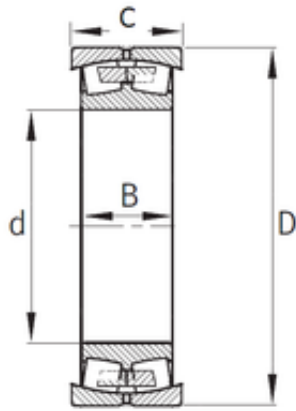

## Bearing machinery corp.

100 mm x 165 mm x 52 mm fag 809280 bearing

Bearing No. 809280

Size	100x165x52 mm
Bore Diameter	100 mm
Outer Diameter	165 mm
Width	52 mm
d	100 mm
D	165 mm
B	52 mm

809280 Bearing 2D drawings and 3D CAD models